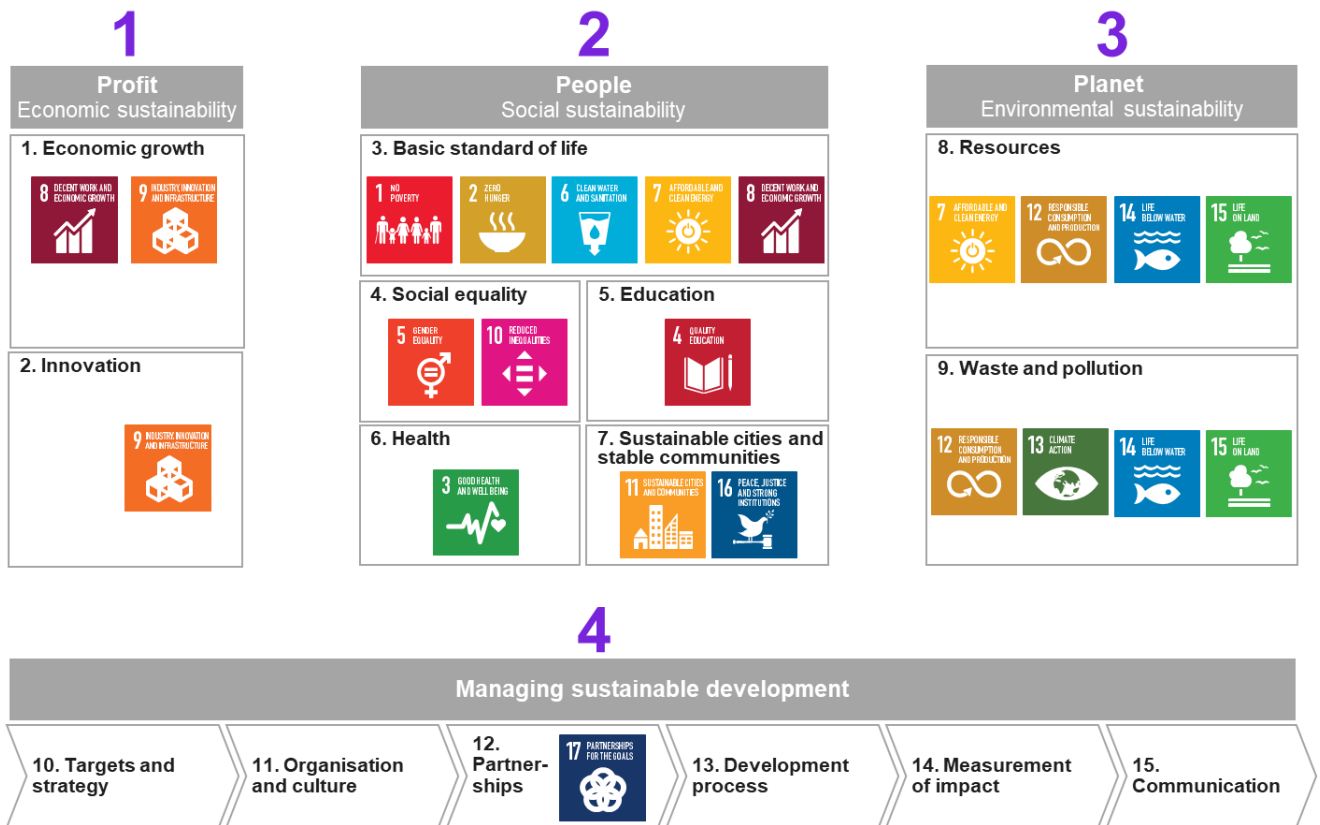

Gain **inspiration** and **set your ambition level** for harnessing sustainability

The process

The tool is integrated in a structured process that helps you to leverage the results for your company's benefit

The Corporate Sustainability Navigator tool has been developed as part of a project which receives funding from the European Union's Horizon 2020 Research and Innovation Programme under grant agreement No 865495

Assess and benchmark your sustainability performance

KEARNEY | IMP³ROVE

The Corporate Sustainability Navigator

The new IMP³ROVE Corporate Sustainability Navigator tool offers a **unique, qualitative and holistic assessment** of your status quo in leveraging sustainability to drive growth. By providing **benchmarking** with your company's peers, it enables identification of improvement potentials and the development of a **targeted, concrete action plan**.

Overview of the holistic assessment framework

This state-of-the-art, example-driven assessment builds on the **Sustainable Development Goals** established by the United Nation. It combines them with the **triple bottom line** and IMP³ROVE's unique expertise in innovation management, based on the "House of Innovation".